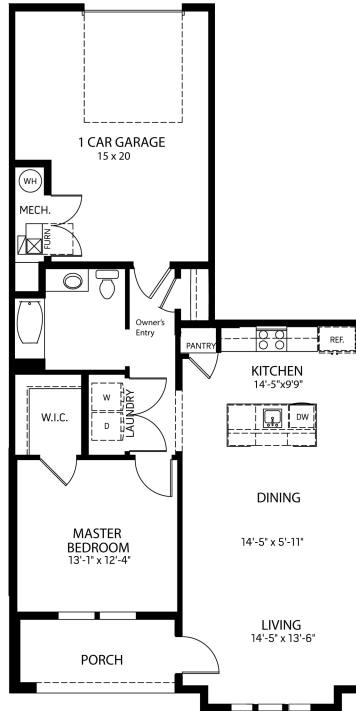

**\*\*MOVE-IN READY!\*\***

The Carnegie is a spacious 1 bed, 1 bath main level condo with modern finishes. This home has an attached garage, laundry room and a beautiful owner's suite with a generous bathroom. You will find vinyl plank throughout and an abundance of natural light.

Photos are of the actual home!

**CALL 970-716-6088 TO SCHEDULE A 1 ON 1 APPOINTMENT**

Plans and elevations are artist's renderings only, may not accurately represent the actual condition of a home as constructed, and may contain options which are not standard on all models. We reserve the right to make changes to these floor plans, specifications, and elevations without prior notice. Stated dimensions and square footage are approximate and should not be used as representation of the home's precise or actual size.

# 2120 Falling Leaf #4, Windsor, CO 80550

**Community:** Raindance Condos **Floor Plan:** Carnegie

**\$324,700**

868 Finished Sq Ft. 1 Bedrooms 1.0 Full Baths 1 Car Garage 1.0 Stories

Plan: Carnegie

\*Floor plan and specifications subject to change without notice.

**CALL 970-716-6088 TO SCHEDULE A 1 ON 1 APPOINTMENT**

Plans and elevations are artist's renderings only, may not accurately represent the actual condition of a home as constructed, and may contain options which are not standard on all models. We reserve the right to make changes to these floor plans, specifications, and elevations without prior notice. Stated dimensions and square footage are approximate and should not be used as representation of the home's precise or actual size.