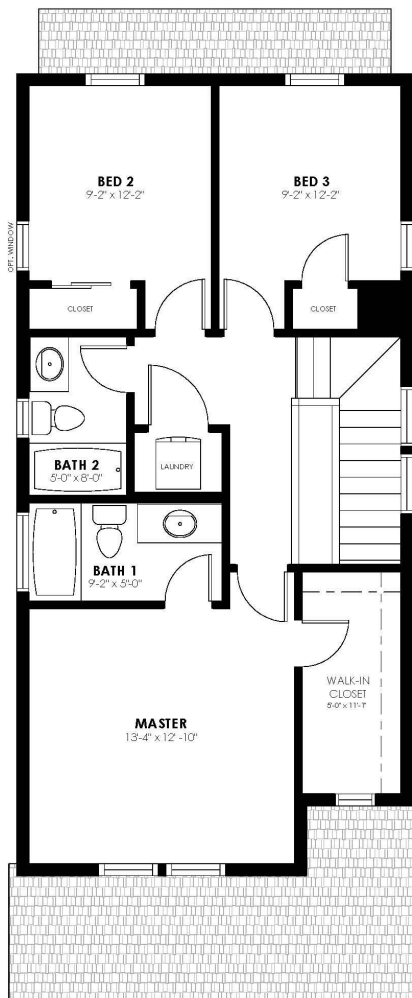

# Marigold

**Community:** Prairie Song Cottages

1,485 Finished Sq Ft. 3 Bedrooms 2.5 Full Baths 1 Car Garage 2.0 Stories

**CALL 970-716-6088 TO SCHEDULE A 1 ON 1 APPOINTMENT**

Plans and elevations are artist's renderings only, may not accurately represent the actual condition of a home as constructed, and may contain options which are not standard on all models. We reserve the right to make changes to these floor plans, specifications, and elevations without prior notice. Stated dimensions and square footage are approximate and should not be used as representation of the home's precise or actual size.

## Community: Prairie Song Cottages

1,485 Finished Sq Ft.
 3 Bedrooms
 2.5 Full Baths
 1 Car Garage
 2.0 Stories

**CALL 970-716-6088 TO SCHEDULE A 1 ON 1 APPOINTMENT**

Plans and elevations are artist's renderings only, may not accurately represent the actual condition of a home as constructed, and may contain options which are not standard on all models. We reserve the right to make changes to these floor plans, specifications, and elevations without prior notice. Stated dimensions and square footage are approximate and should not be used as representation of the home's precise or actual size.

## Community: Prairie Song Cottages

1,485 Finished Sq Ft. 3 Bedrooms 2.5 Full Baths 1 Car Garage 2.0 Stories

CALL 970-716-6088 TO SCHEDULE A 1 ON 1 APPOINTMENT

Plans and elevations are artist's renderings only, may not accurately represent the actual condition of a home as constructed, and may contain options which are not standard on all models. We reserve the right to make changes to these floor plans, specifications, and elevations without prior notice. Stated dimensions and square footage are approximate and should not be used as representation of the home's precise or actual size.