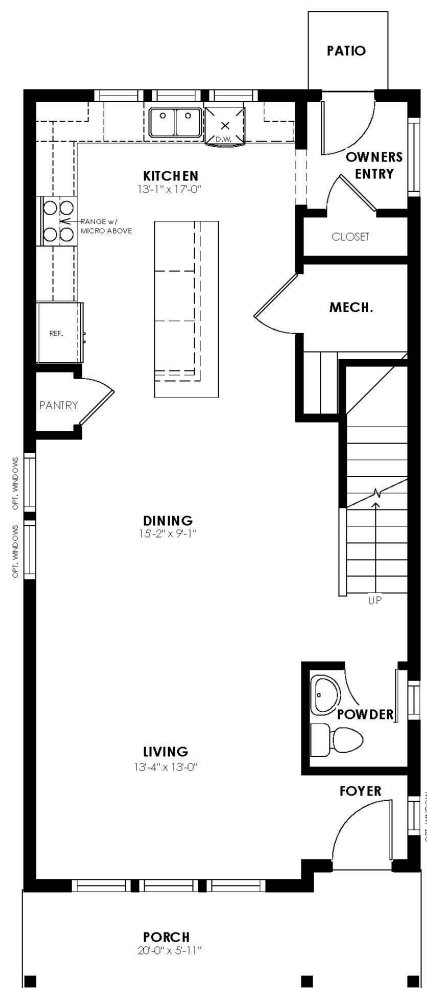

## Community: Prairie Song Cottages

1,485 Finished Sq Ft. 3 Bedrooms 2.5 Full Baths 1 Car Garage 2.0 Stories

**CALL 970-716-6088 TO SCHEDULE A 1 ON 1 APPOINTMENT**

Plans and elevations are artist's renderings only, may not accurately represent the actual condition of a home as constructed, and may contain options which are not standard on all models. We reserve the right to make changes to these floor plans, specifications, and elevations without prior notice. Stated dimensions and square footage are approximate and should not be used as representation of the home's precise or actual size.

# Marigold

**Community:** Prairie Song Cottages

1,485 Finished Sq Ft. 3 Bedrooms 2.5 Full Baths 1 Car Garage 2.0 Stories

CALL 970-716-6088 TO SCHEDULE A 1 ON 1 APPOINTMENT

Plans and elevations are artist's renderings only, may not accurately represent the actual condition of a home as constructed, and may contain options which are not standard on all models. We reserve the right to make changes to these floor plans, specifications, and elevations without prior notice. Stated dimensions and square footage are approximate and should not be used as representation of the home's precise or actual size.

# Marigold

## Community: Prairie Song Cottages

1,485 Finished Sq Ft. 3 Bedrooms 2.5 Full Baths 1 Car Garage 2.0 Stories

CALL 970-716-6088 TO SCHEDULE A 1 ON 1 APPOINTMENT

Plans and elevations are artist's renderings only, may not accurately represent the actual condition of a home as constructed, and may contain options which are not standard on all models. We reserve the right to make changes to these floor plans, specifications, and elevations without prior notice. Stated dimensions and square footage are approximate and should not be used as representation of the home's precise or actual size.