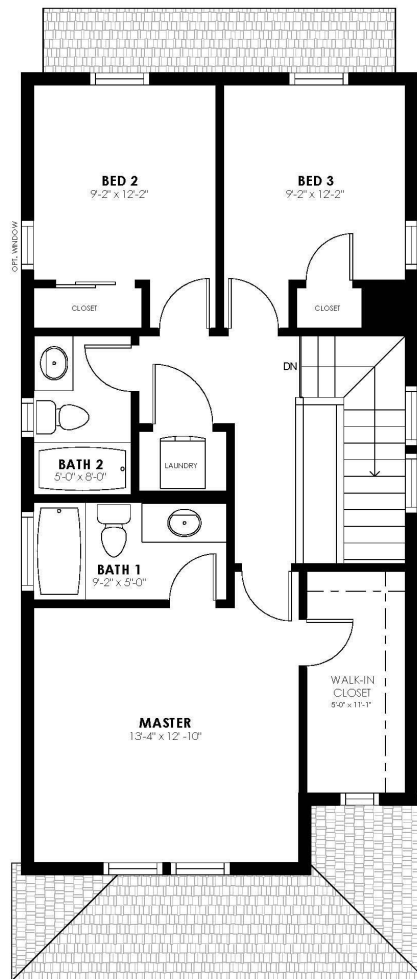

## The Marigold Plan

Meet the Marigold! One of our newest floorplans, perfect for couples, growing families, and families looking to downsize. Featuring three bedrooms and two and a half baths, this home offers ample room for kids, working from home, or hosting family and friends. Your own private backyard is the perfect space to relax and enjoy some fresh air with your pup. Access to the grassy cottage common areas provides the perfect opportunity to spread out and meet your neighbors for a leisurely picnic amidst nature's beauty.

## Community: Prairie Song Cottages

1,485 Finished Sq Ft. 3 Bedrooms 2.5 Full Baths 1 Car Garage 2.0 Stories

**CALL 970-716-6088 TO SCHEDULE A 1 ON 1 APPOINTMENT**

Plans and elevations are artist's renderings only, may not accurately represent the actual condition of a home as constructed, and may contain options which are not standard on all models. We reserve the right to make changes to these floor plans, specifications, and elevations without prior notice. Stated dimensions and square footage are approximate and should not be used as representation of the home's precise or actual size.

# Marigold

**Community:** Prairie Song Cottages

1,485 Finished Sq Ft. 3 Bedrooms 2.5 Full Baths 1 Car Garage 2.0 Stories

CALL 970-716-6088 TO SCHEDULE A 1 ON 1 APPOINTMENT

Plans and elevations are artist's renderings only, may not accurately represent the actual condition of a home as constructed, and may contain options which are not standard on all models. We reserve the right to make changes to these floor plans, specifications, and elevations without prior notice. Stated dimensions and square footage are approximate and should not be used as representation of the home's precise or actual size.