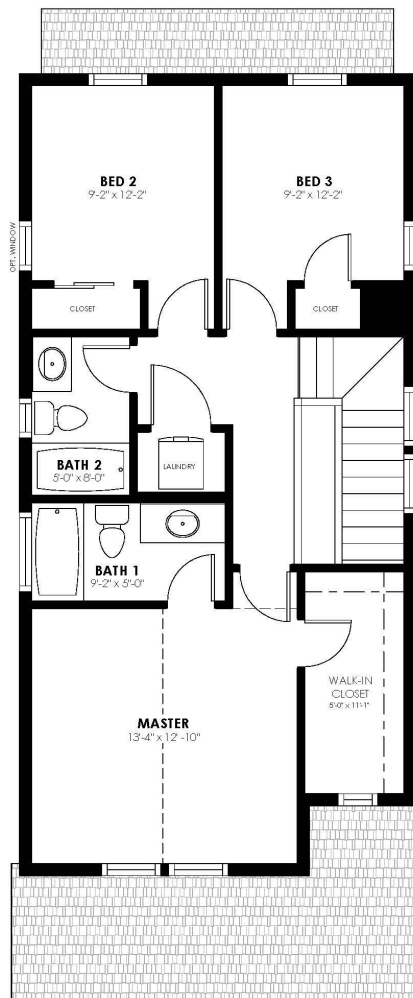

## Community: Prairie Song Cottages

1,485 Finished Sq Ft. 3 Bedrooms 2.5 Full Baths 1 Car Garage 2.0 Stories

CALL 970-716-6088 TO SCHEDULE A 1 ON 1 APPOINTMENT

Plans and elevations are artist's renderings only, may not accurately represent the actual condition of a home as constructed, and may contain options which are not standard on all models. We reserve the right to make changes to these floor plans, specifications, and elevations without prior notice. Stated dimensions and square footage are approximate and should not be used as representation of the home's precise or actual size.

# Marigold

**Community:** Prairie Song Cottages

1,485 Finished Sq Ft. 3 Bedrooms 2.5 Full Baths 1 Car Garage 2.0 Stories

**CALL 970-716-6088 TO SCHEDULE A 1 ON 1 APPOINTMENT**

Plans and elevations are artist's renderings only, may not accurately represent the actual condition of a home as constructed, and may contain options which are not standard on all models. We reserve the right to make changes to these floor plans, specifications, and elevations without prior notice. Stated dimensions and square footage are approximate and should not be used as representation of the home's precise or actual size.