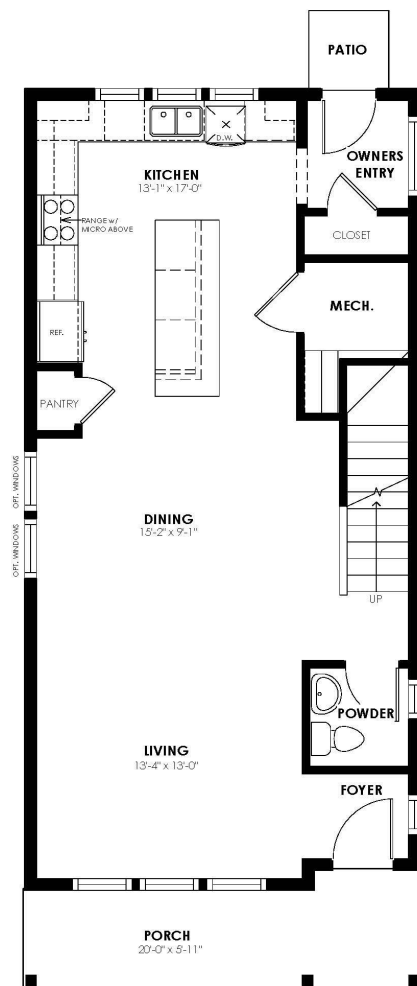

# Marigold

**Community:** Prairie Song Cottages

1,485 Finished Sq Ft. 3 Bedrooms 2.5 Full Baths 1 Car Garage 2.0 Stories

## The Marigold Plan

Meet the Marigold! One of our newest floorplans, perfect for couples, growing families, and families looking to downsize. Featuring three bedrooms and two and a half baths, this home offers ample room for kids, working from home, or hosting family and friends. Your own private backyard is the perfect space to relax and enjoy some fresh air with your pup. Access to the grassy cottage common areas provides the perfect opportunity to spread out and meet your neighbors for a leisurely picnic amidst nature's beauty.

**CALL 970-716-6088 TO SCHEDULE A 1 ON 1 APPOINTMENT**

Plans and elevations are artist's renderings only, may not accurately represent the actual condition of a home as constructed, and may contain options which are not standard on all models. We reserve the right to make changes to these floor plans, specifications, and elevations without prior notice. Stated dimensions and square footage are approximate and should not be used as representation of the home's precise or actual size.

## Community: Prairie Song Cottages

1,485 Finished Sq Ft. 3 Bedrooms 2.5 Full Baths 1 Car Garage 2.0 Stories

**CALL 970-716-6088 TO SCHEDULE A 1 ON 1 APPOINTMENT**

Plans and elevations are artist's renderings only, may not accurately represent the actual condition of a home as constructed, and may contain options which are not standard on all models. We reserve the right to make changes to these floor plans, specifications, and elevations without prior notice. Stated dimensions and square footage are approximate and should not be used as representation of the home's precise or actual size.