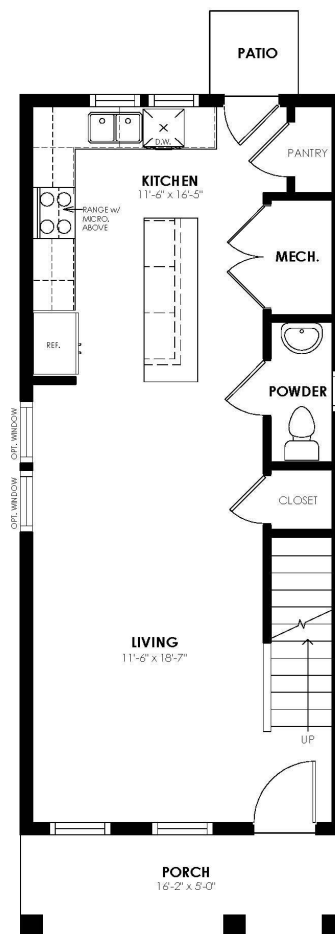

Magnolia

Community: Prairie Song Cottages

 1,152 Finished Sq Ft.  2 Bedrooms  2.5 Full Baths  1 Car Garage  2.0
Stories

The Magnolia Plan

Introducing the Magnolia, one of our newest floorplans designed to accommodate individuals and families of all types. You'll find the living/ dining area, an ample kitchen, and private fenced backyard on the first floor. Upstairs, you'll find two bedrooms, each with their own en suite full bathroom. Access to the grassy cottage common areas provides the perfect opportunity to spread out and meet your neighbors for a leisurely picnic amidst nature's beauty.

[VIRTUALLY TOUR THE MAGNOLIA FLOORPLAN!](#)

CALL 970-716-6088 TO SCHEDULE A 1 ON 1 APPOINTMENT

Plans and elevations are artist's renderings only, may not accurately represent the actual condition of a home as constructed, and may contain options which are not standard on all models. We reserve the right to make changes to these floor plans, specifications, and elevations without prior notice. Stated dimensions and square footage are approximate and should not be used as representation of the home's precise or actual size.

Magnolia

Community: Prairie Song Cottages

1,152 Finished Sq Ft. 2 Bedrooms 2.5 Full Baths 1 Car Garage 2.0 Stories

CALL 970-716-6088 TO SCHEDULE A 1 ON 1 APPOINTMENT

Plans and elevations are artist's renderings only, may not accurately represent the actual condition of a home as constructed, and may contain options which are not standard on all models. We reserve the right to make changes to these floor plans, specifications, and elevations without prior notice. Stated dimensions and square footage are approximate and should not be used as representation of the home's precise or actual size.