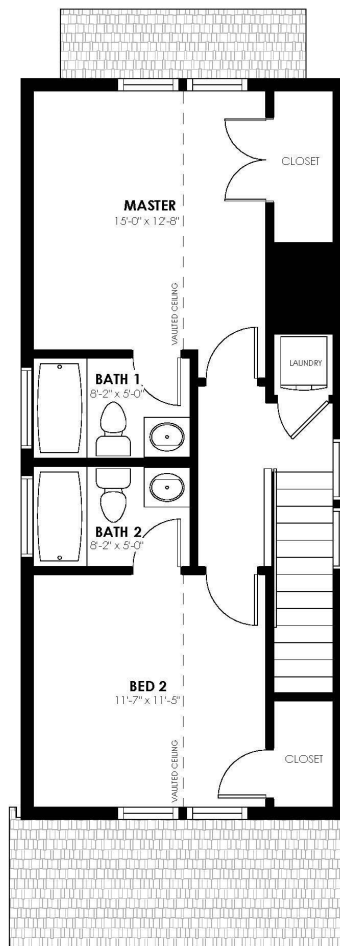

Magnolia

Community: Prairie Song Cottages

 1,152 Finished Sq Ft.  2 Bedrooms  2.5 Full Baths  1 Car Garage  2.0
Stories

The Magnolia Plan

Introducing the Magnolia, one of our newest floorplans designed to accommodate individuals and families of all types. You'll find the living/ dining area, an ample kitchen, and private fenced backyard on the first floor. Upstairs, you'll find two bedrooms, each with their own en suite full bathroom. Access to the grassy cottage common areas provides the perfect opportunity to spread out and meet your neighbors for a leisurely picnic amidst nature's beauty.

Magnolia

Community: Prairie Song Cottages

1,152 Finished Sq Ft. 2 Bedrooms 2.5 Full Baths 1 Car Garage 2.0 Stories

CALL 970-716-6088 TO SCHEDULE A 1 ON 1 APPOINTMENT

Plans and elevations are artist's renderings only, may not accurately represent the actual condition of a home as constructed, and may contain options which are not standard on all models. We reserve the right to make changes to these floor plans, specifications, and elevations without prior notice. Stated dimensions and square footage are approximate and should not be used as representation of the home's precise or actual size.