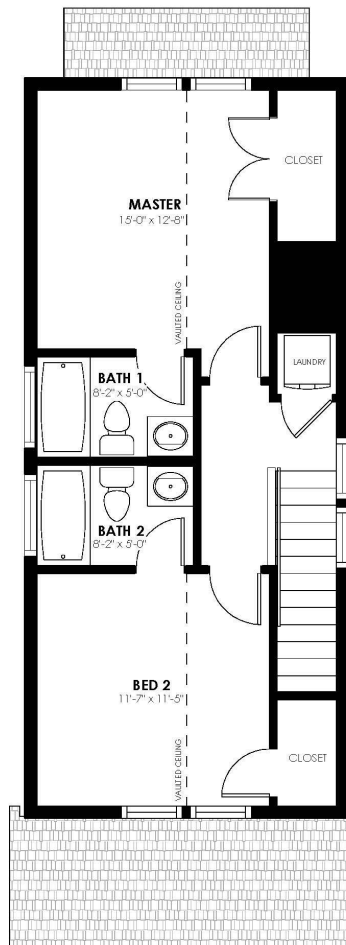

Magnolia

Community: Prairie Song Cottages

 1,152 Finished Sq Ft.  2 Bedrooms  2.5 Full Baths  1 Car Garage  2.0
Stories

The Magnolia Plan

Introducing the Magnolia, one of our newest floorplans designed to accommodate individuals and families of all types. You'll find the living/ dining area, an ample kitchen, and private fenced backyard on the first floor. Upstairs, you'll find two bedrooms, each with their own en suite full bathroom. Access to the grassy cottage common areas provides the perfect opportunity to spread out and meet your neighbors for a leisurely picnic amidst nature's beauty.

Magnolia

Community: Prairie Song Cottages

1,152 Finished Sq Ft. 2 Bedrooms 2.5 Full Baths 1 Car Garage 2.0 Stories

CALL 970-716-6088 TO SCHEDULE A 1 ON 1 APPOINTMENT

Plans and elevations are artist's renderings only, may not accurately represent the actual condition of a home as constructed, and may contain options which are not standard on all models. We reserve the right to make changes to these floor plans, specifications, and elevations without prior notice. Stated dimensions and square footage are approximate and should not be used as representation of the home's precise or actual size.