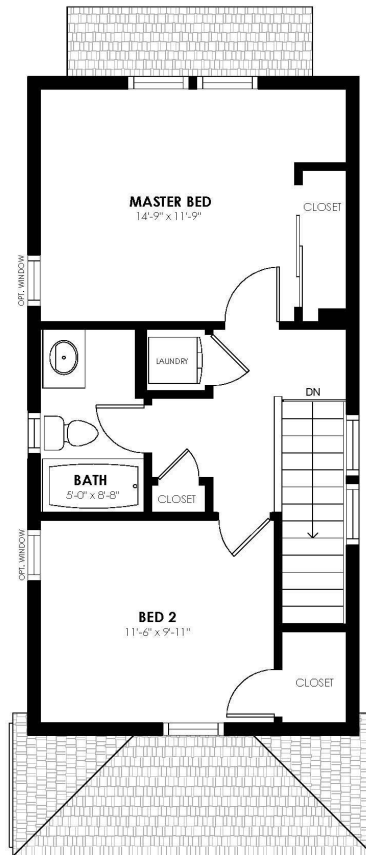

Clover

Community: Prairie Song Cottages

 1,024 Finished Sq Ft.  2 Bedrooms  1.5 Full Baths  1 Car Garage  2.0 Stories

The Clover Plan

Looking to branch out and call a place your own? Meet The Clover! Featuring two bedrooms and one and a half baths, this home is perfect if you're looking for your first home or to downsize into a space of your own. Your own private backyard is the perfect space to relax and enjoy some fresh air with your pup and friends. Access to the grassy cottage common areas provides the perfect opportunity to spread out and meet your neighbors for a leisurely picnic amidst nature's beauty.

Clover

Community: Prairie Song Cottages

1,024 Finished Sq Ft. 2 Bedrooms 1.5 Full Baths 1 Car Garage 2.0 Stories

CALL 970-716-6088 TO SCHEDULE A 1 ON 1 APPOINTMENT

Plans and elevations are artist's renderings only, may not accurately represent the actual condition of a home as constructed, and may contain options which are not standard on all models. We reserve the right to make changes to these floor plans, specifications, and elevations without prior notice. Stated dimensions and square footage are approximate and should not be used as representation of the home's precise or actual size.