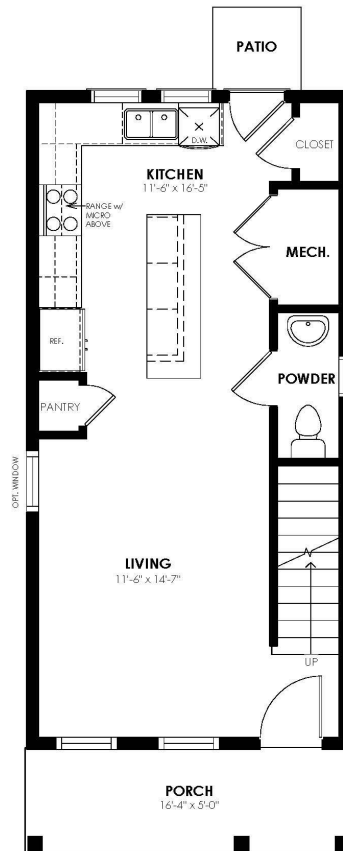

Clover

Community: Prairie Song Cottages

 1,024 Finished Sq Ft.  2 Bedrooms  1.5 Full Baths  1 Car Garage  2.0 Stories

The Clover Plan

Looking to branch out and call a place your own? Meet The Clover! Featuring two bedrooms and one and a half baths, this home is perfect if you're looking for your first home or to downsize into a space of your own. Your own private backyard is the perfect space to relax and enjoy some fresh air with your pup and friends. Access to the grassy cottage common areas provides the perfect opportunity to spread out and meet your neighbors for a leisurely picnic amidst nature's beauty.

Clover

Community: Prairie Song Cottages

1,024 Finished Sq Ft. 2 Bedrooms 1.5 Full Baths 1 Car Garage 2.0 Stories

CALL 970-716-6088 TO SCHEDULE A 1 ON 1 APPOINTMENT

Plans and elevations are artist's renderings only, may not accurately represent the actual condition of a home as constructed, and may contain options which are not standard on all models. We reserve the right to make changes to these floor plans, specifications, and elevations without prior notice. Stated dimensions and square footage are approximate and should not be used as representation of the home's precise or actual size.