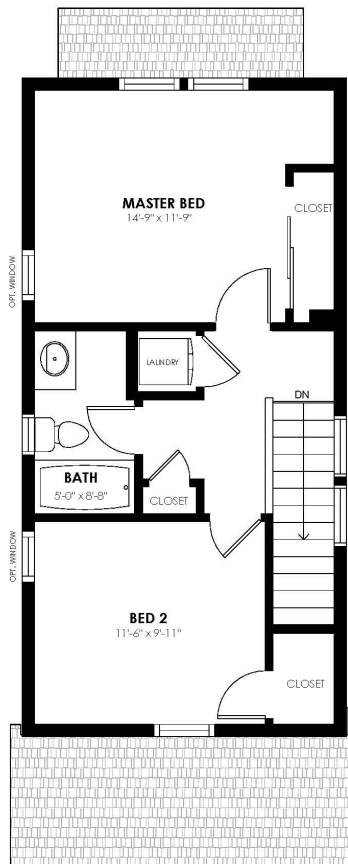

Clover

Community: Prairie Song Cottages

 1,024 Finished Sq Ft.  2 Bedrooms  1.5 Full Baths  1 Car Garage  2.0 Stories

The Clover Plan

Looking to branch out and call a place your own? Meet The Clover! Featuring two bedrooms and one and a half baths, this home is perfect if you're looking for your first home or to downsize into a space of your own. Your own private backyard is the perfect space to relax and enjoy some fresh air with your pup and friends. Access to the grassy cottage common areas provides the perfect opportunity to spread out and meet your neighbors for a leisurely picnic amidst nature's beauty.

Clover

Community: Prairie Song Cottages

1,024 Finished Sq Ft. 2 Bedrooms 1.5 Full Baths 1 Car Garage 2.0 Stories

CALL 970-716-6088 TO SCHEDULE A 1 ON 1 APPOINTMENT

Plans and elevations are artist's renderings only, may not accurately represent the actual condition of a home as constructed, and may contain options which are not standard on all models. We reserve the right to make changes to these floor plans, specifications, and elevations without prior notice. Stated dimensions and square footage are approximate and should not be used as representation of the home's precise or actual size.