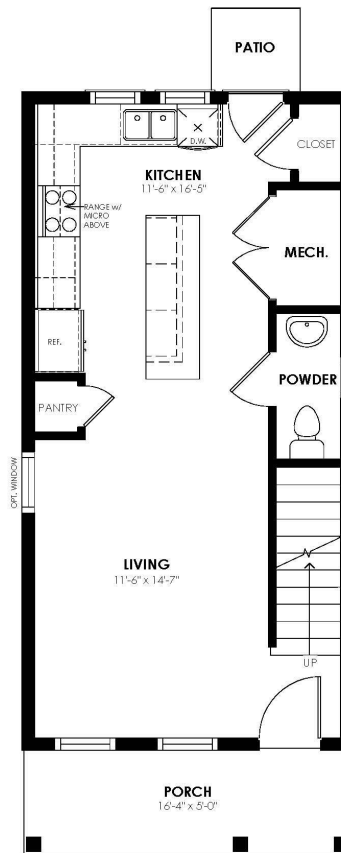

Clover

Community: Prairie Song Cottages

 1,024 Finished Sq Ft.  2 Bedrooms  1.5 Full Baths  1 Car Garage  2.0 Stories

The Clover Plan

Looking to branch out and call a place your own? Meet The Clover! Featuring two bedrooms and one and a half baths, this home is perfect if you're looking for your first home or to downsize into a space of your own. Your own private backyard is the perfect space to relax and enjoy some fresh air with your pup and friends. Access to the grassy cottage common areas provides the perfect opportunity to spread out and meet your neighbors for a leisurely picnic amidst nature's beauty.

CALL 970-716-6088 TO SCHEDULE A 1 ON 1 APPOINTMENT

Plans and elevations are artist's renderings only, may not accurately represent the actual condition of a home as constructed, and may contain options which are not standard on all models. We reserve the right to make changes to these floor plans, specifications, and elevations without prior notice. Stated dimensions and square footage are approximate and should not be used as representation of the home's precise or actual size.

Clover

Community: Prairie Song Cottages

1,024 Finished Sq Ft. 2 Bedrooms 1.5 Full Baths 1 Car Garage 2.0 Stories

CALL 970-716-6088 TO SCHEDULE A 1 ON 1 APPOINTMENT

Plans and elevations are artist's renderings only, may not accurately represent the actual condition of a home as constructed, and may contain options which are not standard on all models. We reserve the right to make changes to these floor plans, specifications, and elevations without prior notice. Stated dimensions and square footage are approximate and should not be used as representation of the home's precise or actual size.