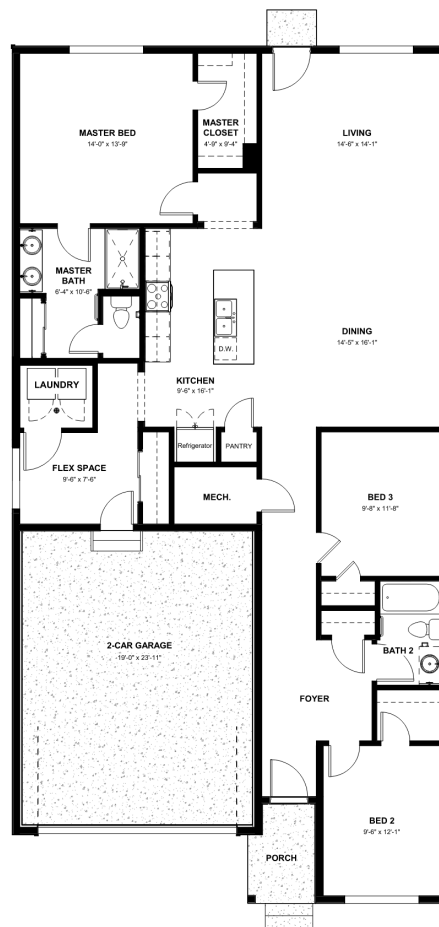

## The Armstrong Plan

Say hello to our one of our favorite floorplans, the Armstrong! Whether you are downsizing or looking to get your hands on the perfect first home, this ranch style home offers something for everyone. This open floorplan is great for entertaining and ensuring that you never miss out on the action!

**CALL 970-716-6088 TO SCHEDULE A 1 ON 1 APPOINTMENT**

Plans and elevations are artist's renderings only, may not accurately represent the actual condition of a home as constructed, and may contain options which are not standard on all models. We reserve the right to make changes to these floor plans, specifications, and elevations without prior notice. Stated dimensions and square footage are approximate and should not be used as representation of the home's precise or actual size.

# Armstrong

**Community:** Bloom Trailblazer Collection - Single Family Homes

Starting From  
**\$552,500**

1,779 Finished Sq Ft. 3 Bedrooms 2 Full Baths 2 Car Garage 1.0 Stories

12.19.24

CALL 970-716-6088 TO SCHEDULE A 1 ON 1 APPOINTMENT

Plans and elevations are artist's renderings only, may not accurately represent the actual condition of a home as constructed, and may contain options which are not standard on all models. We reserve the right to make changes to these floor plans, specifications, and elevations without prior notice. Stated dimensions and square footage are approximate and should not be used as representation of the home's precise or actual size.