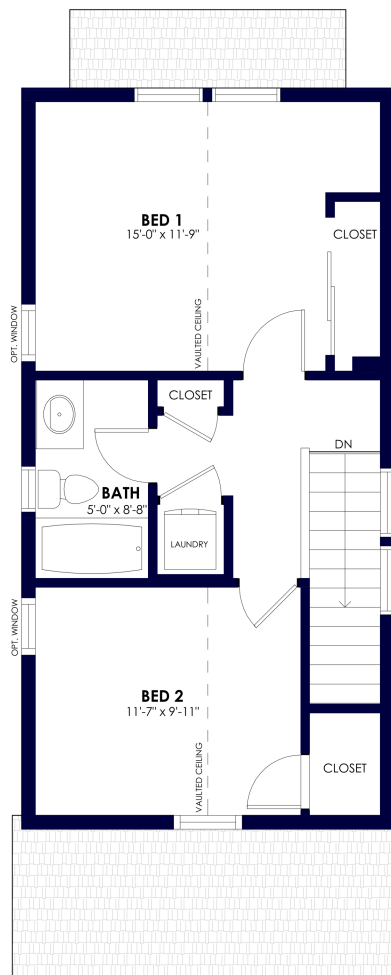

## The Clover Plan

Looking to branch out and call a place your own? Meet The Clover! Featuring two bedrooms and one and a half baths, this home is perfect if you're looking for your first home or to downsize into a space of your own. Your own private backyard is the perfect space to relax and enjoy some fresh air with your pup and friends. Access to the grassy cottage common areas provides the perfect opportunity to spread out and meet your neighbors for a leisurely picnic amidst nature's beauty.

# Clover

**Community:** Bloom Cottages

1,024 Finished Sq Ft. 2 Bedrooms 1.5 Full Baths 1 Car Garage 2.0 Stories

Starting From  
**\$401,400**

**CALL 970-716-6088 TO SCHEDULE A 1 ON 1 APPOINTMENT**

Plans and elevations are artist's renderings only, may not accurately represent the actual condition of a home as constructed, and may contain options which are not standard on all models. We reserve the right to make changes to these floor plans, specifications, and elevations without prior notice. Stated dimensions and square footage are approximate and should not be used as representation of the home's precise or actual size.

Plans and elevations are artist's renderings only, may not accurately represent the actual condition of a home as constructed, and may contain options which are not standard on all models. We reserve the right to make changes to these floor plans, specifications, and elevations without prior notice. Stated dimensions and square footage are approximate and should not be used as representation of the home's precise or actual size.

# Clover

**Community:** Bloom Cottages

- 1,024 Finished Sq Ft.
- 2 Bedrooms
- 1.5 Full Baths
- 1 Car Garage
- 2.0 Stories

Starting From  
**\$401,400**

**CALL 970-716-6088 TO SCHEDULE A 1 ON 1 APPOINTMENT**