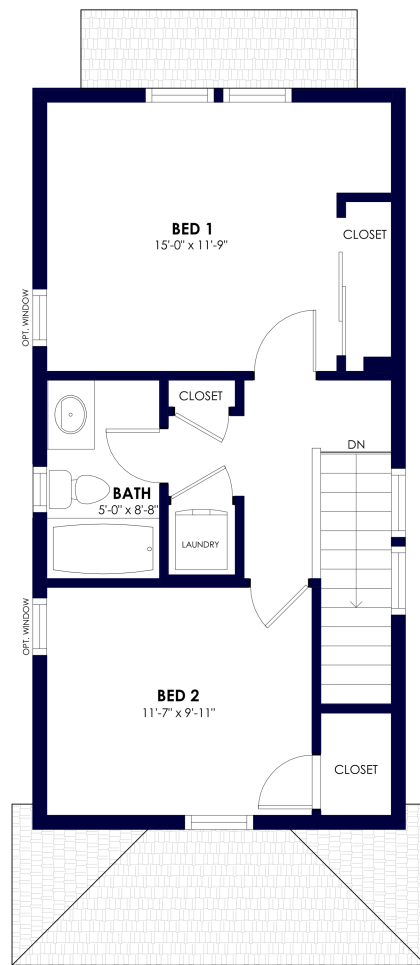

# Clover

**Community:** Bloom Cottages

Starting From  
**\$401,400**

- 1,024 Finished Sq Ft.
- 2 Bedrooms
- 1.5 Full Baths
- 1 Car Garage
- 2.0 Stories

## The Clover Plan

Looking to branch out and call a place your own? Meet The Clover! Featuring two bedrooms and one and a half baths, this home is perfect if you're looking for your first home or to downsize into a space of your own. Your own private backyard is the perfect space to relax and enjoy some fresh air with your pup and friends. Access to the grassy cottage common areas provides the perfect opportunity to spread out and meet your neighbors for a leisurely picnic amidst nature's beauty.

**CALL 970-716-6088 TO SCHEDULE A 1 ON 1 APPOINTMENT**

Plans and elevations are artist's renderings only, may not accurately represent the actual condition of a home as constructed, and may contain options which are not standard on all models. We reserve the right to make changes to these floor plans, specifications, and elevations without prior notice. Stated dimensions and square footage are approximate and should not be used as representation of the home's precise or actual size.

# Clover

**Community:** Bloom Cottages

1,024 Finished Sq Ft. 2 Bedrooms 1.5 Full Baths 1 Car Garage 2.0 Stories

Starting From  
**\$401,400**

**CALL 970-716-6088 TO SCHEDULE A 1 ON 1 APPOINTMENT**

Plans and elevations are artist's renderings only, may not accurately represent the actual condition of a home as constructed, and may contain options which are not standard on all models. We reserve the right to make changes to these floor plans, specifications, and elevations without prior notice. Stated dimensions and square footage are approximate and should not be used as representation of the home's precise or actual size.