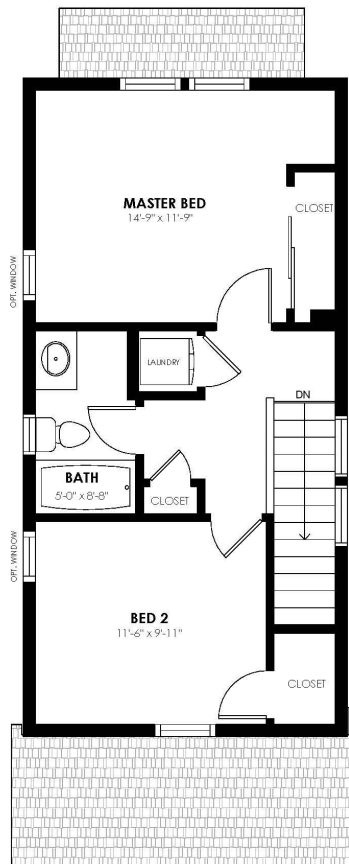

Clover

Community: Bloom Cottages

Starting From
\$426,400

- 1,024 Finished Sq Ft.
- 2 Bedrooms
- 1.5 Full Baths
- 1 Car Garage
- 2.0 Stories

ELEVATION 1

The Clover Plan

Looking to branch out and call a place your own? Meet The Clover! Featuring two bedrooms and one and a half baths, this home is perfect if you're looking for your first home or to downsize into a space of your own. Your own private backyard is the perfect space to relax and enjoy some fresh air with your pup and friends. Access to the grassy cottage common areas provides the perfect opportunity to spread out and meet your neighbors for a leisurely picnic amidst nature's beauty.

Clover

Community: Bloom Cottages

Starting From
\$426,400

- 1,024 Finished Sq Ft.
- 2 Bedrooms
- 1.5 Full Baths
- 1 Car Garage
- 2.0 Stories

CALL 970-716-6088 TO SCHEDULE A 1 ON 1 APPOINTMENT

Plans and elevations are artist's renderings only, may not accurately represent the actual condition of a home as constructed, and may contain options which are not standard on all models. We reserve the right to make changes to these floor plans, specifications, and elevations without prior notice. Stated dimensions and square footage are approximate and should not be used as representation of the home's precise or actual size.