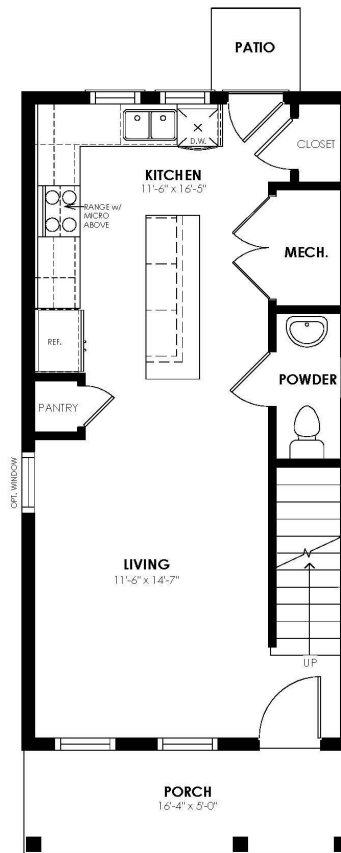

Clover

Community: Bloom Cottages

Starting From
\$426,400

- 1,024 Finished Sq Ft.
- 2 Bedrooms
- 1.5 Full Baths
- 1 Car Garage
- 2.0 Stories

ELEVATION 1

The Clover Plan

Looking to branch out and call a place your own? Meet The Clover! Featuring two bedrooms and one and a half baths, this home is perfect if you're looking for your first home or to downsize into a space of your own. Your own private backyard is the perfect space to relax and enjoy some fresh air with your pup and friends. Access to the grassy cottage common areas provides the perfect opportunity to spread out and meet your neighbors for a leisurely picnic amidst nature's beauty.

CALL 970-716-6088 TO SCHEDULE A 1 ON 1 APPOINTMENT

Plans and elevations are artist's renderings only, may not accurately represent the actual condition of a home as constructed, and may contain options which are not standard on all models. We reserve the right to make changes to these floor plans, specifications, and elevations without prior notice. Stated dimensions and square footage are approximate and should not be used as representation of the home's precise or actual size.

Clover

Community: Bloom Cottages

Starting From
\$426,400

- 1,024 Finished Sq Ft.
- 2 Bedrooms
- 1.5 Full Baths
- 1 Car Garage
- 2.0 Stories

CALL 970-716-6088 TO SCHEDULE A 1 ON 1 APPOINTMENT

Plans and elevations are artist's renderings only, may not accurately represent the actual condition of a home as constructed, and may contain options which are not standard on all models. We reserve the right to make changes to these floor plans, specifications, and elevations without prior notice. Stated dimensions and square footage are approximate and should not be used as representation of the home's precise or actual size.