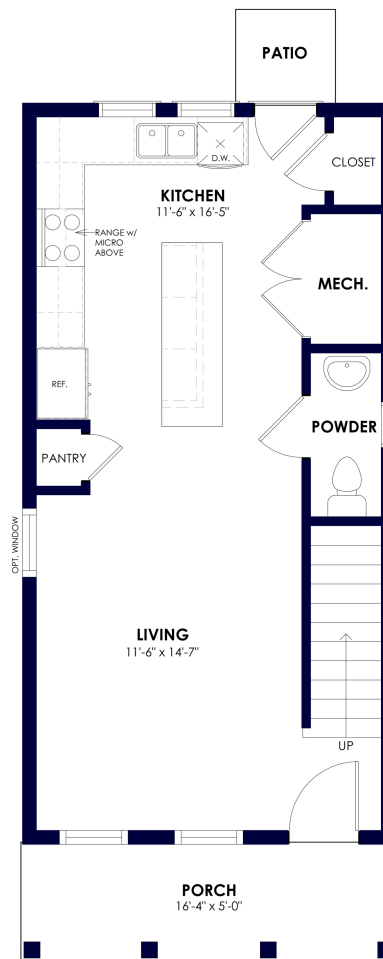

## The Clover Plan

Looking to branch out and call a place your own? Meet The Clover! Featuring two bedrooms and one and a half baths, this home is perfect if you're looking for your first home or to downsize into a space of your own. Your own private backyard is the perfect space to relax and enjoy some fresh air with your pup and friends. Access to the grassy cottage common areas provides the perfect opportunity to spread out and meet your neighbors for a leisurely picnic amidst nature's beauty.

# Clover

**Community:** Bloom Cottages

1,024 Finished Sq Ft. 2 Bedrooms 1.5 Full Baths 1 Car Garage 2.0 Stories

Starting From  
**\$401,400**

**CALL 970-716-6088 TO SCHEDULE A 1 ON 1 APPOINTMENT**

Plans and elevations are artist's renderings only, may not accurately represent the actual condition of a home as constructed, and may contain options which are not standard on all models. We reserve the right to make changes to these floor plans, specifications, and elevations without prior notice. Stated dimensions and square footage are approximate and should not be used as representation of the home's precise or actual size.

# Cllover

**Community:** Bloom Cottages

Starting From  
**\$401,400**

- 1,024 Finished Sq Ft.
- 2 Bedrooms
- 1.5 Full Baths
- 1 Car Garage
- 2.0 Stories

**CALL 970-716-6088 TO SCHEDULE A 1 ON 1 APPOINTMENT**

Plans and elevations are artist's renderings only, may not accurately represent the actual condition of a home as constructed, and may contain options which are not standard on all models. We reserve the right to make changes to these floor plans, specifications, and elevations without prior notice. Stated dimensions and square footage are approximate and should not be used as representation of the home's precise or actual size.