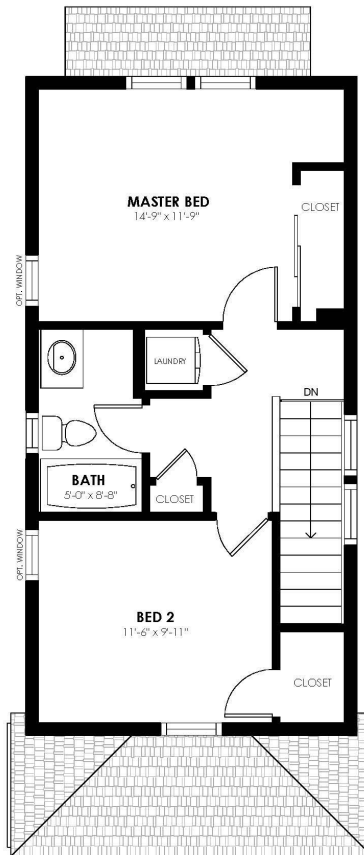

Clover

Community: Bloom Cottages

Starting From
\$426,400

- 1,024 Finished Sq Ft.
- 2 Bedrooms
- 1.5 Full Baths
- 1 Car Garage
- 2.0 Stories

ELEVATION 1

The Clover Plan

Looking to branch out and call a place your own? Meet The Clover! Featuring two bedrooms and one and a half baths, this home is perfect if you're looking for your first home or to downsize into a space of your own. Your own private backyard is the perfect space to relax and enjoy some fresh air with your pup and friends. Access to the grassy cottage common areas provides the perfect opportunity to spread out and meet your neighbors for a leisurely picnic amidst nature's beauty.

Clover

Community: Bloom Cottages

Starting From
\$426,400

- 1,024 Finished Sq Ft.
- 2 Bedrooms
- 1.5 Full Baths
- 1 Car Garage
- 2.0 Stories

CALL 970-716-6088 TO SCHEDULE A 1 ON 1 APPOINTMENT

Plans and elevations are artist's renderings only, may not accurately represent the actual condition of a home as constructed, and may contain options which are not standard on all models. We reserve the right to make changes to these floor plans, specifications, and elevations without prior notice. Stated dimensions and square footage are approximate and should not be used as representation of the home's precise or actual size.