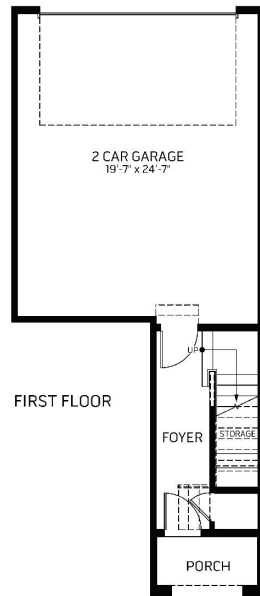

Rockefeller

Community: Bloom Condos

Starting From
$416,900

- 1,395 Finished Sq Ft.
- 2 Bedrooms
- 2 Full Baths
- 2 Car Garage
- 2.0 Stories