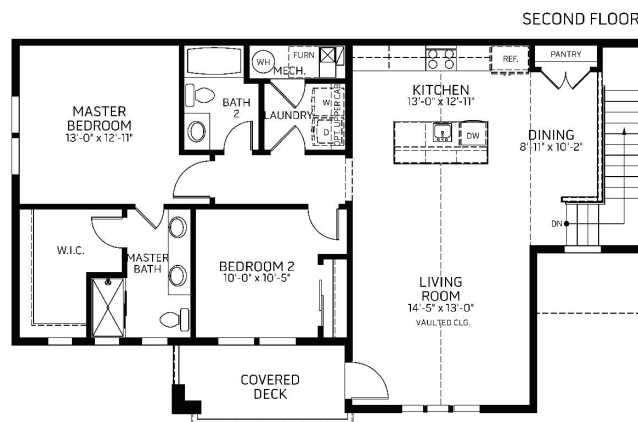

The Rockefeller Plan

The Rockefeller is a second-level condo unit that provides stunning views and an abundance of natural light. Upon arrival through the front door, you will find an entrance hallway perfect for a key drop or mudroom area. Once up the stairs, you will discover spacious, open-concept living. You will notice the unique arched ceiling and generous amount of windows throughout the living room. A covered deck is right off the living room. Down the hall you will discover a guest bedroom/office space, guest bathroom and Owner's suite with beautiful finishes.

This unit has an attached garage.

CALL 970-716-6088 TO SCHEDULE A 1 ON 1 APPOINTMENT

Plans and elevations are artist's renderings only, may not accurately represent the actual condition of a home as constructed, and may contain options which are not standard on all models. We reserve the right to make changes to these floor plans, specifications, and elevations without prior notice. Stated dimensions and square footage are approximate and should not be used as representation of the home's precise or actual size.

Rockefeller

Community: Bloom Condos

Starting From
\$416,900

- 1,395 Finished Sq Ft.
- 2 Bedrooms
- 2 Full Baths
- 2 Car Garage
- 2.0 Stories

Plan: Rockefeller

*Floor plan and specifications subject to change without notice.

CALL 970-716-6088 TO SCHEDULE A 1 ON 1 APPOINTMENT

Plans and elevations are artist's renderings only, may not accurately represent the actual condition of a home as constructed, and may contain options which are not standard on all models. We reserve the right to make changes to these floor plans, specifications, and elevations without prior notice. Stated dimensions and square footage are approximate and should not be used as representation of the home's precise or actual size.