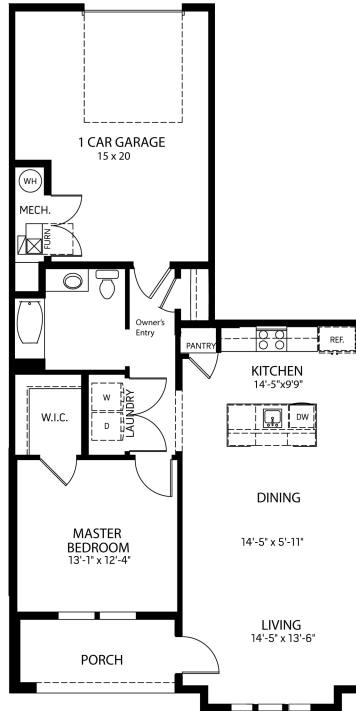

Carnegie

Community: Bloom Condos

Starting From
\$333,900

868 Finished Sq Ft. 1 Bedrooms 1 Full Baths 1 Car Garage 1.0 Stories

The Carnegie Plan

The Carnegie is a spacious 1 bed, 1 bath main level condo with modern finishes. This home has an attached garage, laundry room and a beautiful owner's suite with a generous bathroom. You will find vinyl plank throughout and an abundance of natural light.

Carnegie

Community: Bloom Condos

Starting From
\$333,900

- 868 Finished Sq Ft.
- 1 Bedrooms
- 1 Full Baths
- 1 Car Garage
- 1.0 Stories

Plan: Carnegie

*Floor plan and specifications subject to change without notice.

CALL 970-716-6088 TO SCHEDULE A 1 ON 1 APPOINTMENT

Plans and elevations are artist's renderings only, may not accurately represent the actual condition of a home as constructed, and may contain options which are not standard on all models. We reserve the right to make changes to these floor plans, specifications, and elevations without prior notice. Stated dimensions and square footage are approximate and should not be used as representation of the home's precise or actual size.