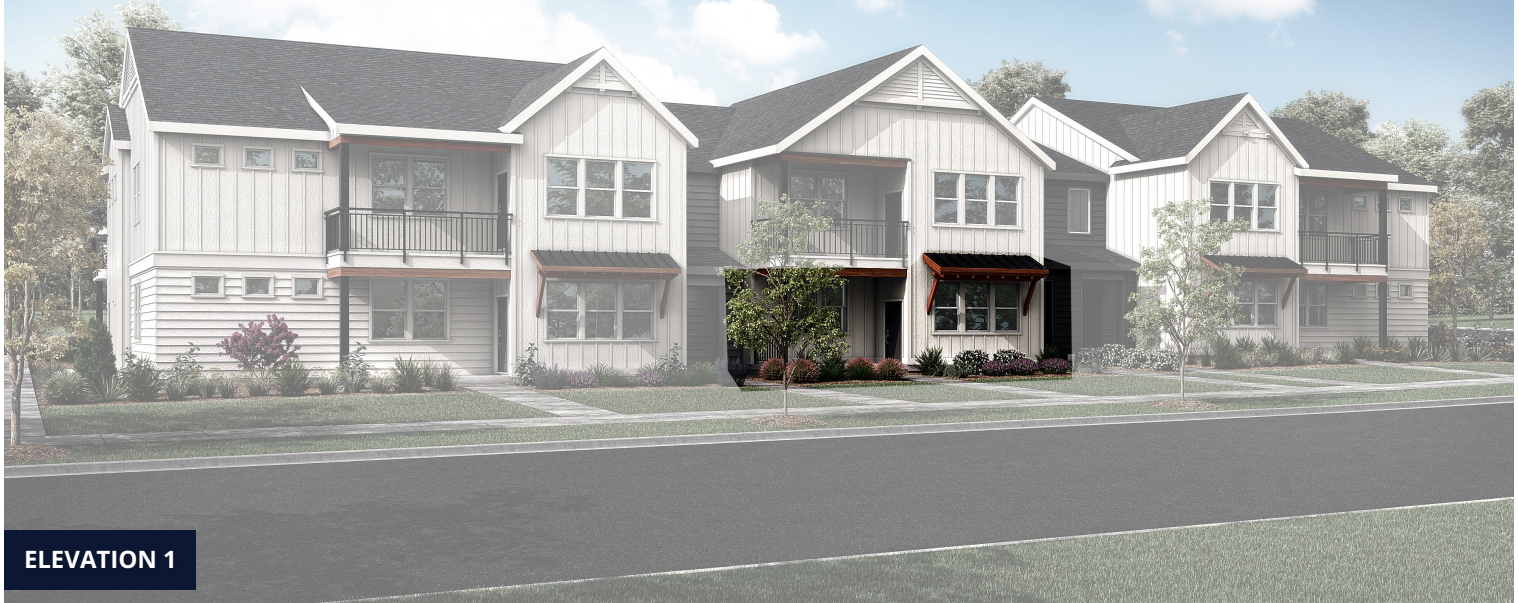

Carnegie

Community: Bloom Condos

Starting From
\$333,900

868 Finished Sq Ft. 1 Bedrooms 1 Full Baths 1 Car Garage 1.0 Stories

The Carnegie Plan

The Carnegie is a spacious 1 bed, 1 bath main level condo with modern finishes. This home has an attached garage, laundry room and a beautiful owner's suite with a generous bathroom. You will find vinyl plank throughout and an abundance of natural light.

CALL 970-716-6088 TO SCHEDULE A 1 ON 1 APPOINTMENT

Plans and elevations are artist's renderings only, may not accurately represent the actual condition of a home as constructed, and may contain options which are not standard on all models. We reserve the right to make changes to these floor plans, specifications, and elevations without prior notice. Stated dimensions and square footage are approximate and should not be used as representation of the home's precise or actual size.

Carnegie

Community: Bloom Condos

Starting From
\$333,900

- 868 Finished Sq Ft.
- 1 Bedrooms
- 1 Full Baths
- 1 Car Garage
- 1.0 Stories

Plan: Carnegie

*Floor plan and specifications subject to change without notice.