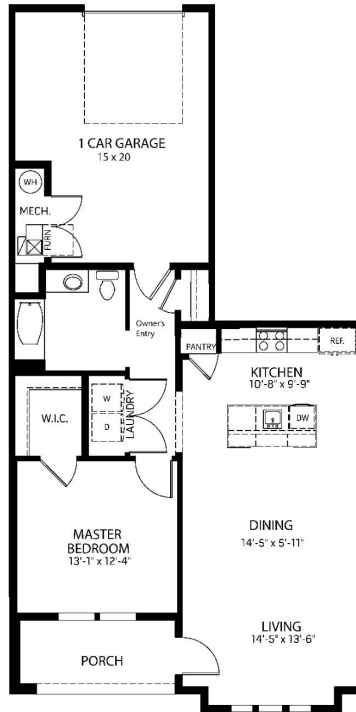

Plan: Carnegie

*Floor plan and specifications subject to change without notice.

CALL 970-716-6088 TO SCHEDULE A 1 ON 1 APPOINTMENT

Plans and elevations are artist's renderings only, may not accurately represent the actual condition of a home as constructed, and may contain options which are not standard on all models. We reserve the right to make changes to these floor plans, specifications, and elevations without prior notice. Stated dimensions and square footage are approximate and should not be used as representation of the home's precise or actual size.